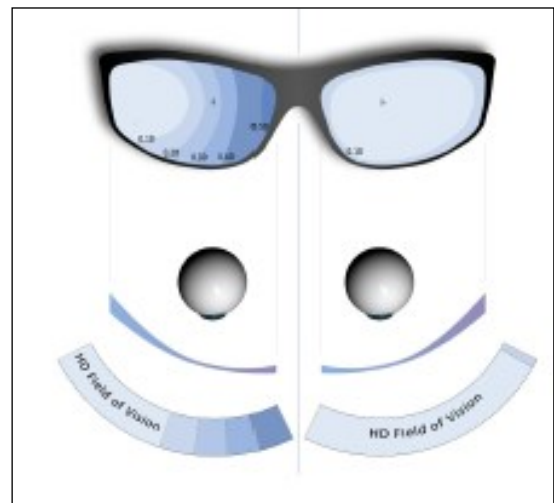

SV WRAP HD™

Single Vision

SV Wrap HD is uniquely customized for wrap frames and sunglass wraps. Through software optimization, Wrap HD eliminates peripheral distortions in wrap frames.

BENEFITS

- Distortion minimization
- Wider field of vision
- Available in 6 and 8 base.
- Easy to edge for conventional, sport or sunglass wrap frames.
- Personalized for each prescription, face and frame (*measurements for pantoscopic tilt, vertex distance and panoramic angle can be added*).

This image shows the difference between a conventional Single Vision Wrap lens and the Single Vision Wrap HD™ lens. In the conventional the pupil has an error of 0.25. However, Single Vision Wrap HD™ provides the wearer with accurate power in the pupil and in almost any gaze direction.

MATERIAL	TYPE	POWER RANGE	CYLINDERS
CR39	Clear	+6.00 to -6.00	Up to -5.00
	Transitions	+6.00 to -6.00	Up to -5.00
	Polarized	+6.00 to -6.00	Up to -5.00
Polycarbonate	Clear	+7.00 to -6.00	Up to -5.00
	Transitions	+7.00 to -6.00	Up to -5.00
	Polarized	+7.00 to -6.00	Up to -5.00
Trivex	Clear	+7.00 to -6.00	Up to -5.00
	Transitions	+7.00 to -6.00	Up to -5.00
	Polarized	+7.00 to -6.00	Up to -5.00
1.6	Clear	+7.00 to -6.00	Up to -5.00
	Transitions	+7.00 to -6.00	Up to -5.00
	Polarized	+7.00 to -6.00	Up to -5.00
1.67	Clear	+7.00 to -6.00	Up to -5.00
	Transitions	+7.00 to -6.00	Up to -5.00
	Polarized	+7.00 to -6.00	Up to -5.00
1.74	Clear	+7.00 to -6.00	Up to -5.00
	Transitions	+7.00 to -6.00	Up to -5.00
	Polarized	+7.00 to -6.00	Up to -5.00