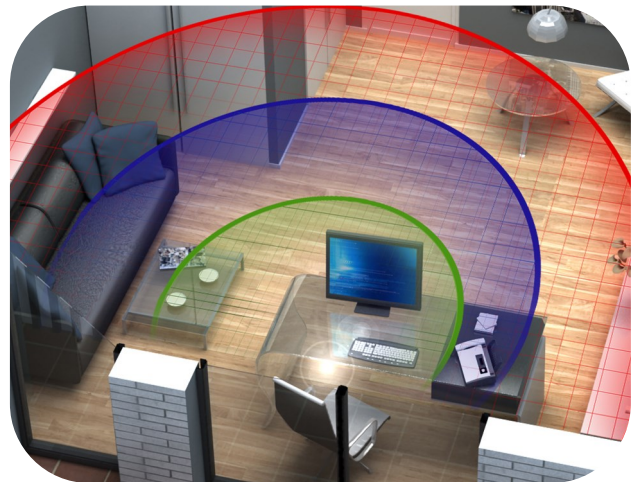

PERSONAL COMPUTER HD™

Freeform Progressive

Personal Computer HD offers very wide intermediate and near visual fields, making it a great solution for office and computer work. In addition, the soft design guarantees easy adaptation and unbeatable comfort. PC-HD is perfect for presbyopes who spend a lot of time working at near and intermediate distances. The PC-HD is available in 3 focal lengths to cover all of your patient's visual needs:

		ADD POWER:
• PC-HD Reading	Clear vision up to 4 ft	+1.25 to +3.50
• PC-HD Desk	Clear vision up to 6.5 ft	+1.00 to +3.25
• PC-HD Room	Clear vision up to 13 ft	+0.75 to +3.00

BENEFITS

- Fully-personalized office lens
- Large intermediate and near zones
- Fast adaptation
- Ergonomically comfortable
- Improved vision when using electronic devices
- Less eyestrain
- Not suitable for driving
- Available in 14 and 18 mm fitting heights