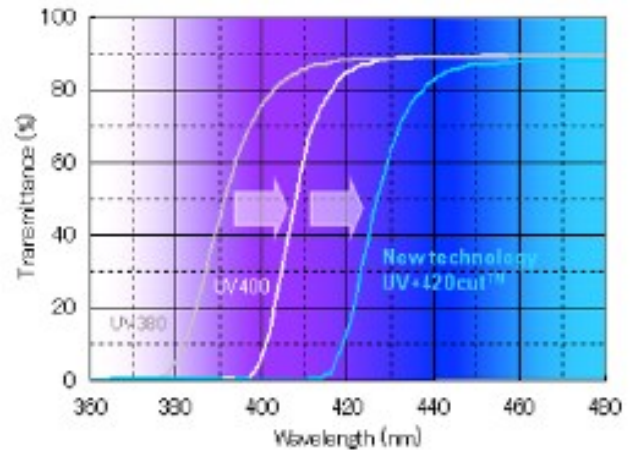

BLUE LIGHT FILTERING

BLUE CLEAR™ HD

Blue Clear is a lens material that is clear in appearance but protects against Blue Light and UV from digital screens, fluorescent lighting and the sun. Blue Clear Lenses help with digital eye strain. Available in CR-39, Poly, 1.56, 1.60 and 1.67 in these US Optical exclusive lenses:

- Advanced HD™ Blue Clear™
- Ultimate HD™ Blue Clear™
- Exacta HD™ Blue Clear™
- Wrap HD™ Blue Clear™
- SV HD™ Blue Clear™
- SV Wrap HD™ Blue Clear™
- PC-HD™ Blue Clear™

BLU-TECH HD™

Blu-Tech HD™ is a mid index and polycarbonate lens material infused with the precise balance of ocular lens pigment and melanin to give your eyes the optimum defense against harmful light spectrums from digital screens, fluorescent lighting and the sun. Available in Indoor (Poly, 1.56) and Outdoor (Polarized) in Poly (Gray) 1.56 (Brown) lenses in these US Optical exclusive lenses: